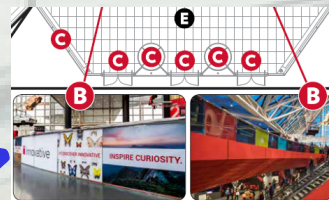

GLASS CLING SPONSOR 🎵 $4,000 (ONLY ONE AVAILABLE)

(B: Front Railing & C: Front Entrance of Building)

- ☐ Company name on front railing & front entrance of building
- ☐ Logo on splash page of electronic auction app
- ☐ Beer/Wine Tickets
- ☐ Year long advertisement on RWIEF website
- ☐ Logo advertisement in IRWA Magazine
- ☐ Advertisement on sponsor boards at MNE registration booth